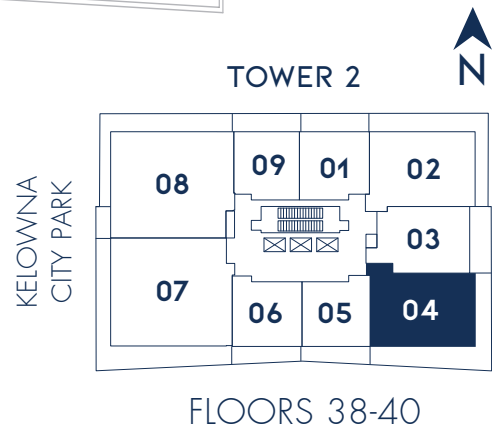

PLAN B1-04

2 BEDROOM THE ELI
DIAMOND COLLECTION

WATERSTREET
BY THE PARK

TOTAL	1,294 SF
INTERIOR	879 SF
EXTERIOR	415 SF

DIAMOND COLLECTION

- ◆ Wine fridge
- ◆ Heated bathroom floors
- ◆ Upgraded closet package
- ◆ Upgraded Kohler® package

WATERSTBYTHEPARK.COM

Dimensions, square footage and floorplans are approximate only. Final dimensions, square footage and floorplans may vary and will be determined by final strata plan measurements. The developer reserves the right to modify or change plans, specifications, features and prices without notice. Please see disclosure statement for specific offering details. E&OE.