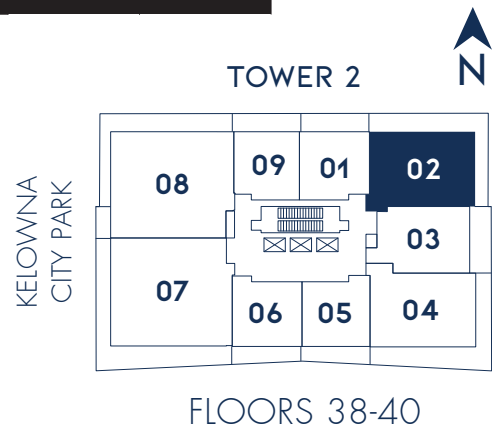

PLAN B1-02

2 BEDROOM THE ELI
DIAMOND COLLECTION

WATERSTREET
BY THE PARK

TOTAL	1,218 SF
INTERIOR	870 SF
EXTERIOR	348 SF

DIAMOND COLLECTION

- ◆ Wine fridge
- ◆ Heated bathroom floors
- ◆ Upgraded closet package
- ◆ Upgraded Kohler® package

FLOORS 38-40

WATERSTBYTHEPARK.COM

Dimensions, square footage and floorplans are approximate only. Final dimensions, square footage and floorplans may vary and will be determined by final strata plan measurements. The developer reserves the right to modify or change plans, specifications, features and prices without notice. Please see disclosure statement for specific offering details. E&OE.