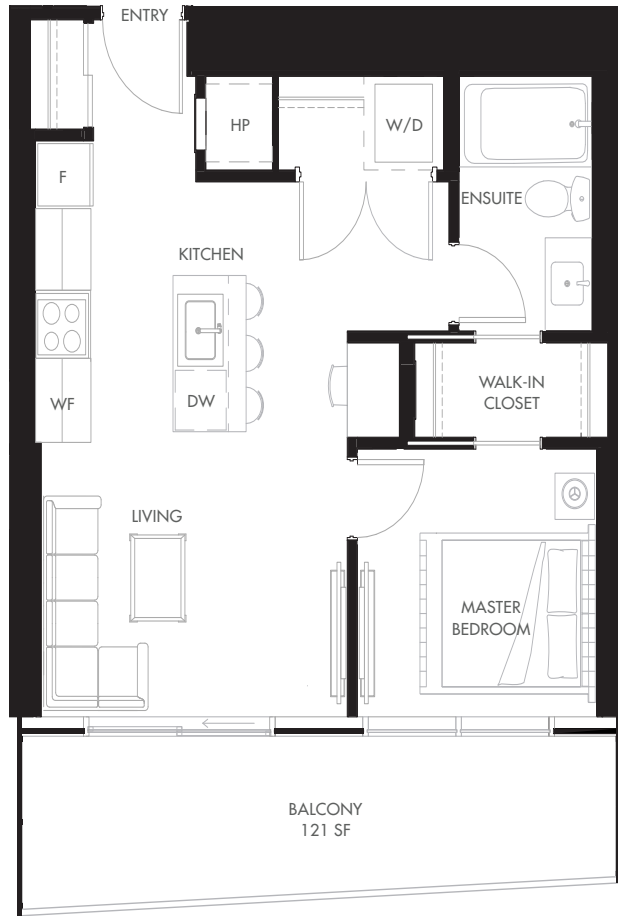

# PLAN A2-06

1 BEDROOM THE ELI  
DIAMOND COLLECTION

**WATERSTREET**  
BY THE PARK

TOTAL	635 SF
INTERIOR	514 SF
EXTERIOR	121 SF

### DIAMOND COLLECTION

- ◆ Wine fridge
- ◆ Heated bathroom floors
- ◆ Upgraded closet package
- ◆ Upgraded Kohler® package

[WATERSTBYTHEPARK.COM](http://WATERSTBYTHEPARK.COM)

Dimensions, square footage and floorplans are approximate only. Final dimensions, square footage and floorplans may vary and will be determined by final strata plan measurements. The developer reserves the right to modify or change plans, specifications, features and prices without notice. Please see disclosure statement for specific offering details. E&OE.