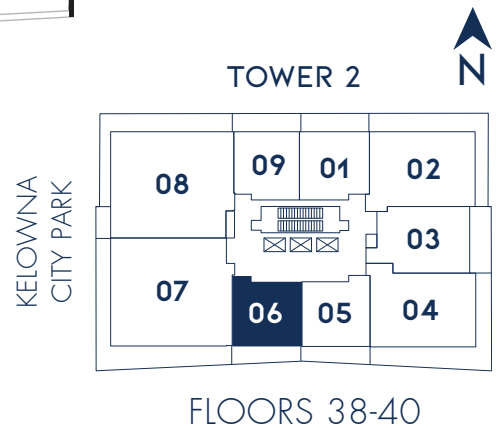

# PLAN A2-06

1 BEDROOM THE ELI  
DIAMOND COLLECTION

**WATERSTREET**  
BY THE PARK

TOTAL	635 SF
INTERIOR	514 SF
EXTERIOR	121 SF

### DIAMOND COLLECTION

- ◆ Wine fridge
- ◆ Heated bathroom floors
- ◆ Upgraded closet package
- ◆ Upgraded Kohler® package

[WATERSTBYTHEPARK.COM](http://WATERSTBYTHEPARK.COM)

Dimensions, square footage and floorplans are approximate only. Final dimensions, square footage and floorplans may vary and will be determined by final strata plan measurements. The developer reserves the right to modify or change plans, specifications, features and prices without notice. Please see disclosure statement for specific offering details. E&OE.