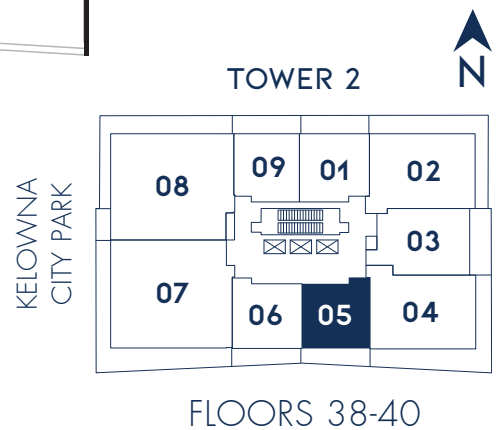

PLAN A2-05

1 BEDROOM THE ELI
DIAMOND COLLECTION

WATERSTREET
BY THE PARK

TOTAL	636 SF
INTERIOR	514 SF
EXTERIOR	122 SF

DIAMOND COLLECTION

- ◆ Wine fridge
- ◆ Heated bathroom floors
- ◆ Upgraded closet package
- ◆ Upgraded Kohler® package

WATERSTBYTHEPARK.COM

Dimensions, square footage and floorplans are approximate only. Final dimensions, square footage and floorplans may vary and will be determined by final strata plan measurements. The developer reserves the right to modify or change plans, specifications, features and prices without notice. Please see disclosure statement for specific offering details. E&OE.