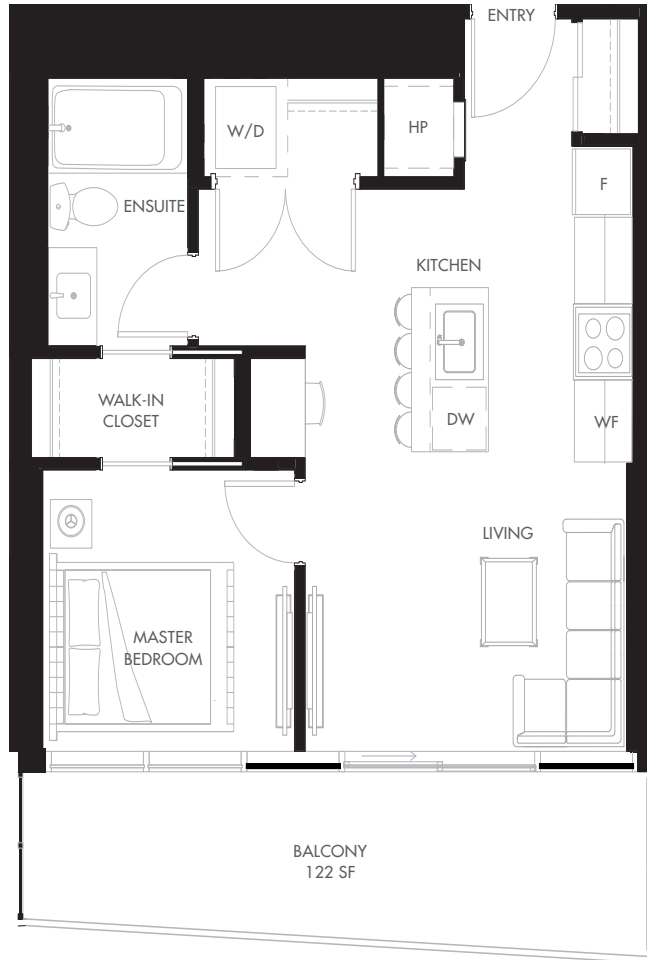

PLAN A2-05

1 BEDROOM THE ELI
DIAMOND COLLECTION

WATERSTREET
BY THE PARK

TOTAL	636 SF
INTERIOR	514 SF
EXTERIOR	122 SF

DIAMOND COLLECTION

- ◆ Wine fridge
- ◆ Heated bathroom floors
- ◆ Upgraded closet package
- ◆ Upgraded Kohler® package

WATERSTBYTHEPARK.COM

Dimensions, square footage and floorplans are approximate only. Final dimensions, square footage and floorplans may vary and will be determined by final strata plan measurements. The developer reserves the right to modify or change plans, specifications, features and prices without notice. Please see disclosure statement for specific offering details. E&OE.