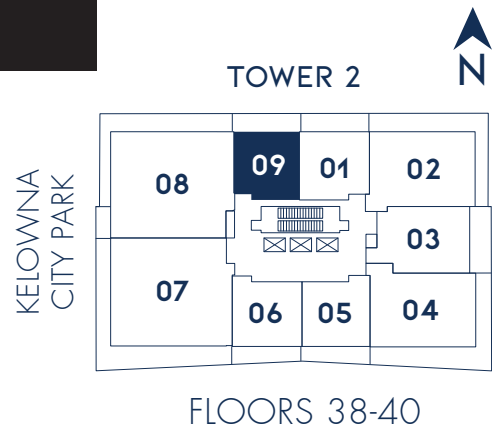

PLAN A1-09

1 BEDROOM THE ELI
DIAMOND COLLECTION

WATERSTREET
BY THE PARK

TOTAL	651 SF
INTERIOR	512 SF
EXTERIOR	139 SF

DIAMOND COLLECTION

- ◆ Wine fridge
- ◆ Heated bathroom floors
- ◆ Upgraded closet package
- ◆ Upgraded Kohler® package

WATERSTBYTHEPARK.COM

Dimensions, square footage and floorplans are approximate only. Final dimensions, square footage and floorplans may vary and will be determined by final strata plan measurements. The developer reserves the right to modify or change plans, specifications, features and prices without notice. Please see disclosure statement for specific offering details. E&OE.