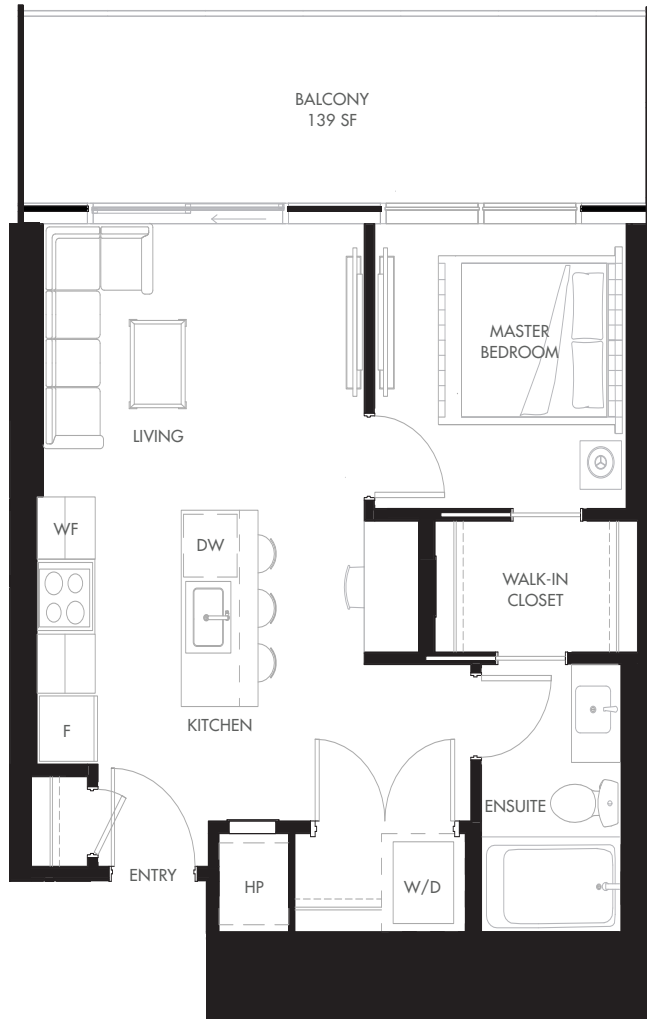

PLAN A1-09

1 BEDROOM THE ELI
DIAMOND COLLECTION

WATERSTREET
BY THE PARK

TOTAL	651 SF
INTERIOR	512 SF
EXTERIOR	139 SF

DIAMOND COLLECTION

- ◆ Wine fridge
- ◆ Heated bathroom floors
- ◆ Upgraded closet package
- ◆ Upgraded Kohler® package

WATERSTBYTHEPARK.COM

Dimensions, square footage and floorplans are approximate only. Final dimensions, square footage and floorplans may vary and will be determined by final strata plan measurements. The developer reserves the right to modify or change plans, specifications, features and prices without notice. Please see disclosure statement for specific offering details. E&OE.