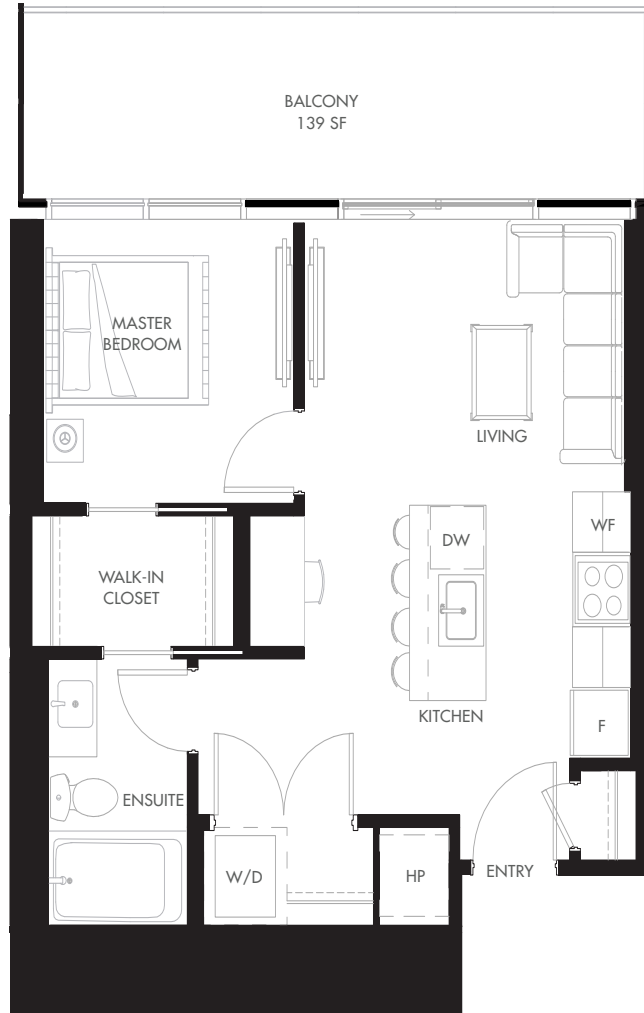

# PLAN A1-01

1 BEDROOM THE ELI  
DIAMOND COLLECTION

**WATERSTREET**  
BY THE PARK

TOTAL	651 SF
INTERIOR	512 SF
EXTERIOR	139 SF

### DIAMOND COLLECTION

- ◆ Wine fridge
- ◆ Heated bathroom floors
- ◆ Upgraded closet package
- ◆ Upgraded Kohler® package

[WATERSTBYTHEPARK.COM](http://WATERSTBYTHEPARK.COM)

Dimensions, square footage and floorplans are approximate only. Final dimensions, square footage and floorplans may vary and will be determined by final strata plan measurements. The developer reserves the right to modify or change plans, specifications, features and prices without notice. Please see disclosure statement for specific offering details. E&OE.