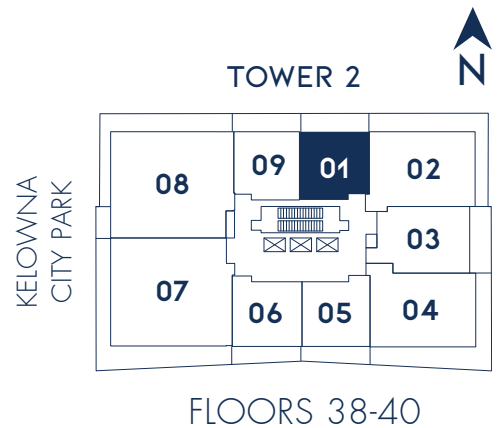

# PLAN A1-01

1 BEDROOM THE ELI  
DIAMOND COLLECTION

**WATERSTREET**  
BY THE PARK

TOTAL	651 SF
INTERIOR	512 SF
EXTERIOR	139 SF

### DIAMOND COLLECTION

- ◆ Wine fridge
- ◆ Heated bathroom floors
- ◆ Upgraded closet package
- ◆ Upgraded Kohler® package

[WATERSTBYTHEPARK.COM](http://WATERSTBYTHEPARK.COM)

Dimensions, square footage and floorplans are approximate only. Final dimensions, square footage and floorplans may vary and will be determined by final strata plan measurements. The developer reserves the right to modify or change plans, specifications, features and prices without notice. Please see disclosure statement for specific offering details. E&OE.